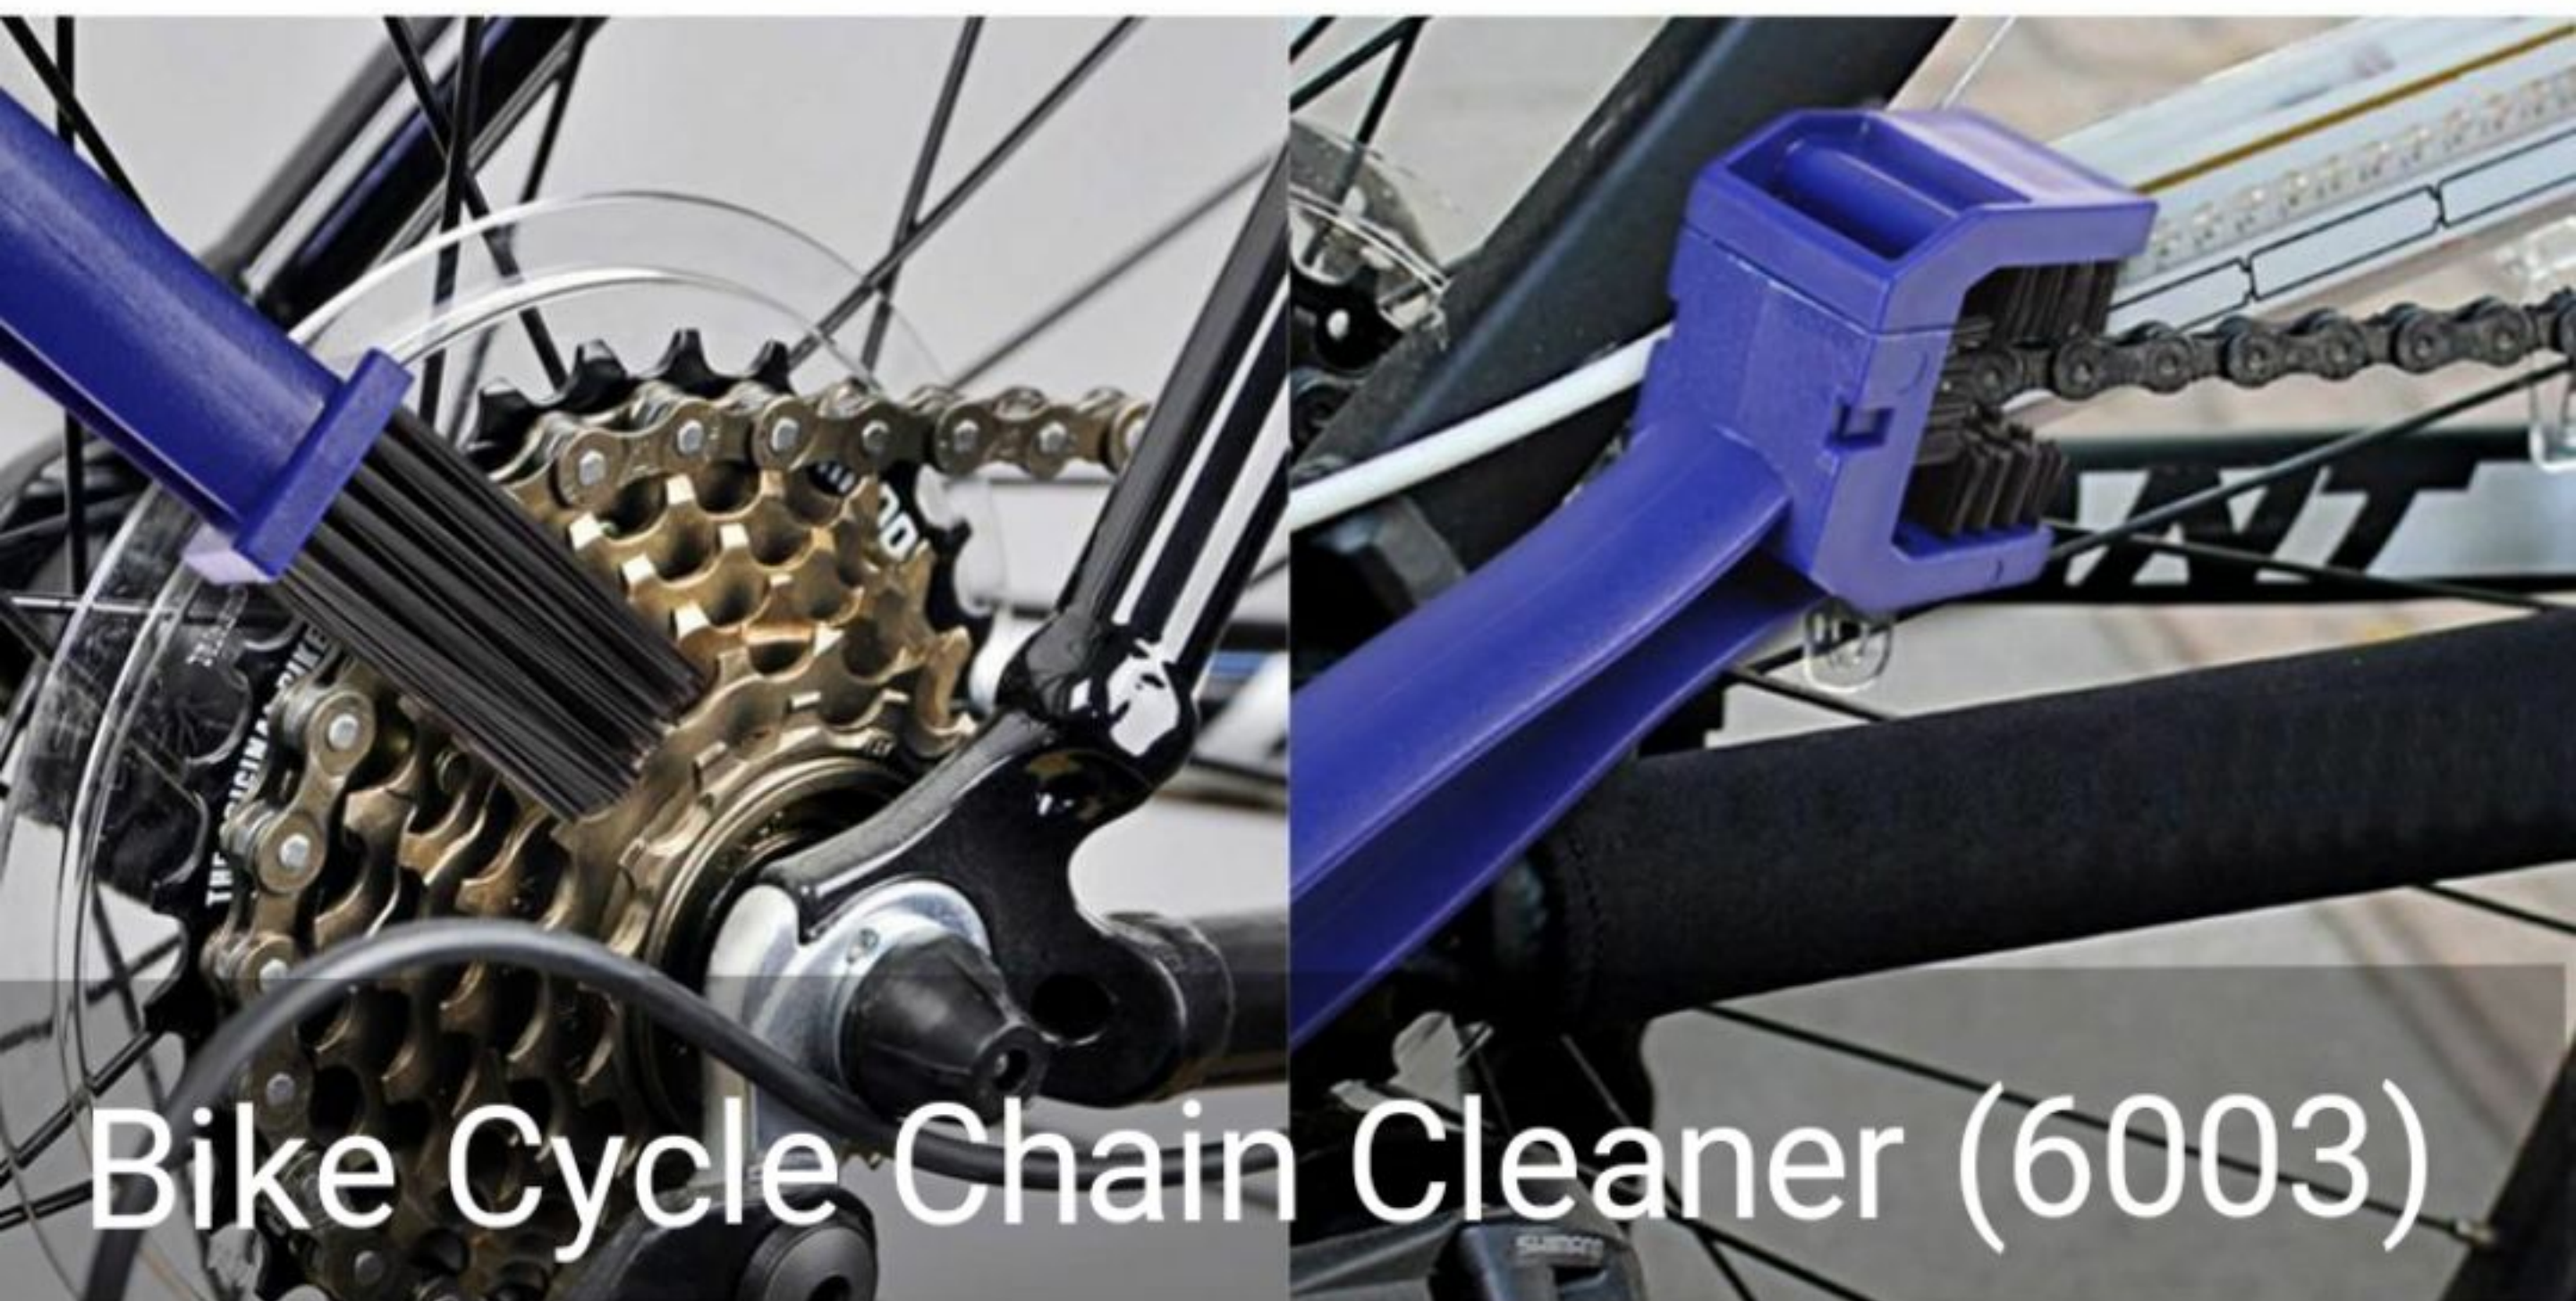

New Car Backseat Organizer (6001)

Bike Cycle Chain Cleaner (6003)

Car Tissue Holder (6005)

Car Cleaning Brush Microfiber (6006)

Jumping Emoji's 6Pcs (6007)

A hand is holding a white and blue cordless car vacuum cleaner. The vacuum has a white body and a clear blue dust container. The background shows the interior of a car, including the steering wheel with a BMW logo, the dashboard, and the center console. The vacuum is being used on a light-colored car seat.

High Power
Vacuum Cleaner

High Power Car Vacuum
Cleaner (12v) (6007)