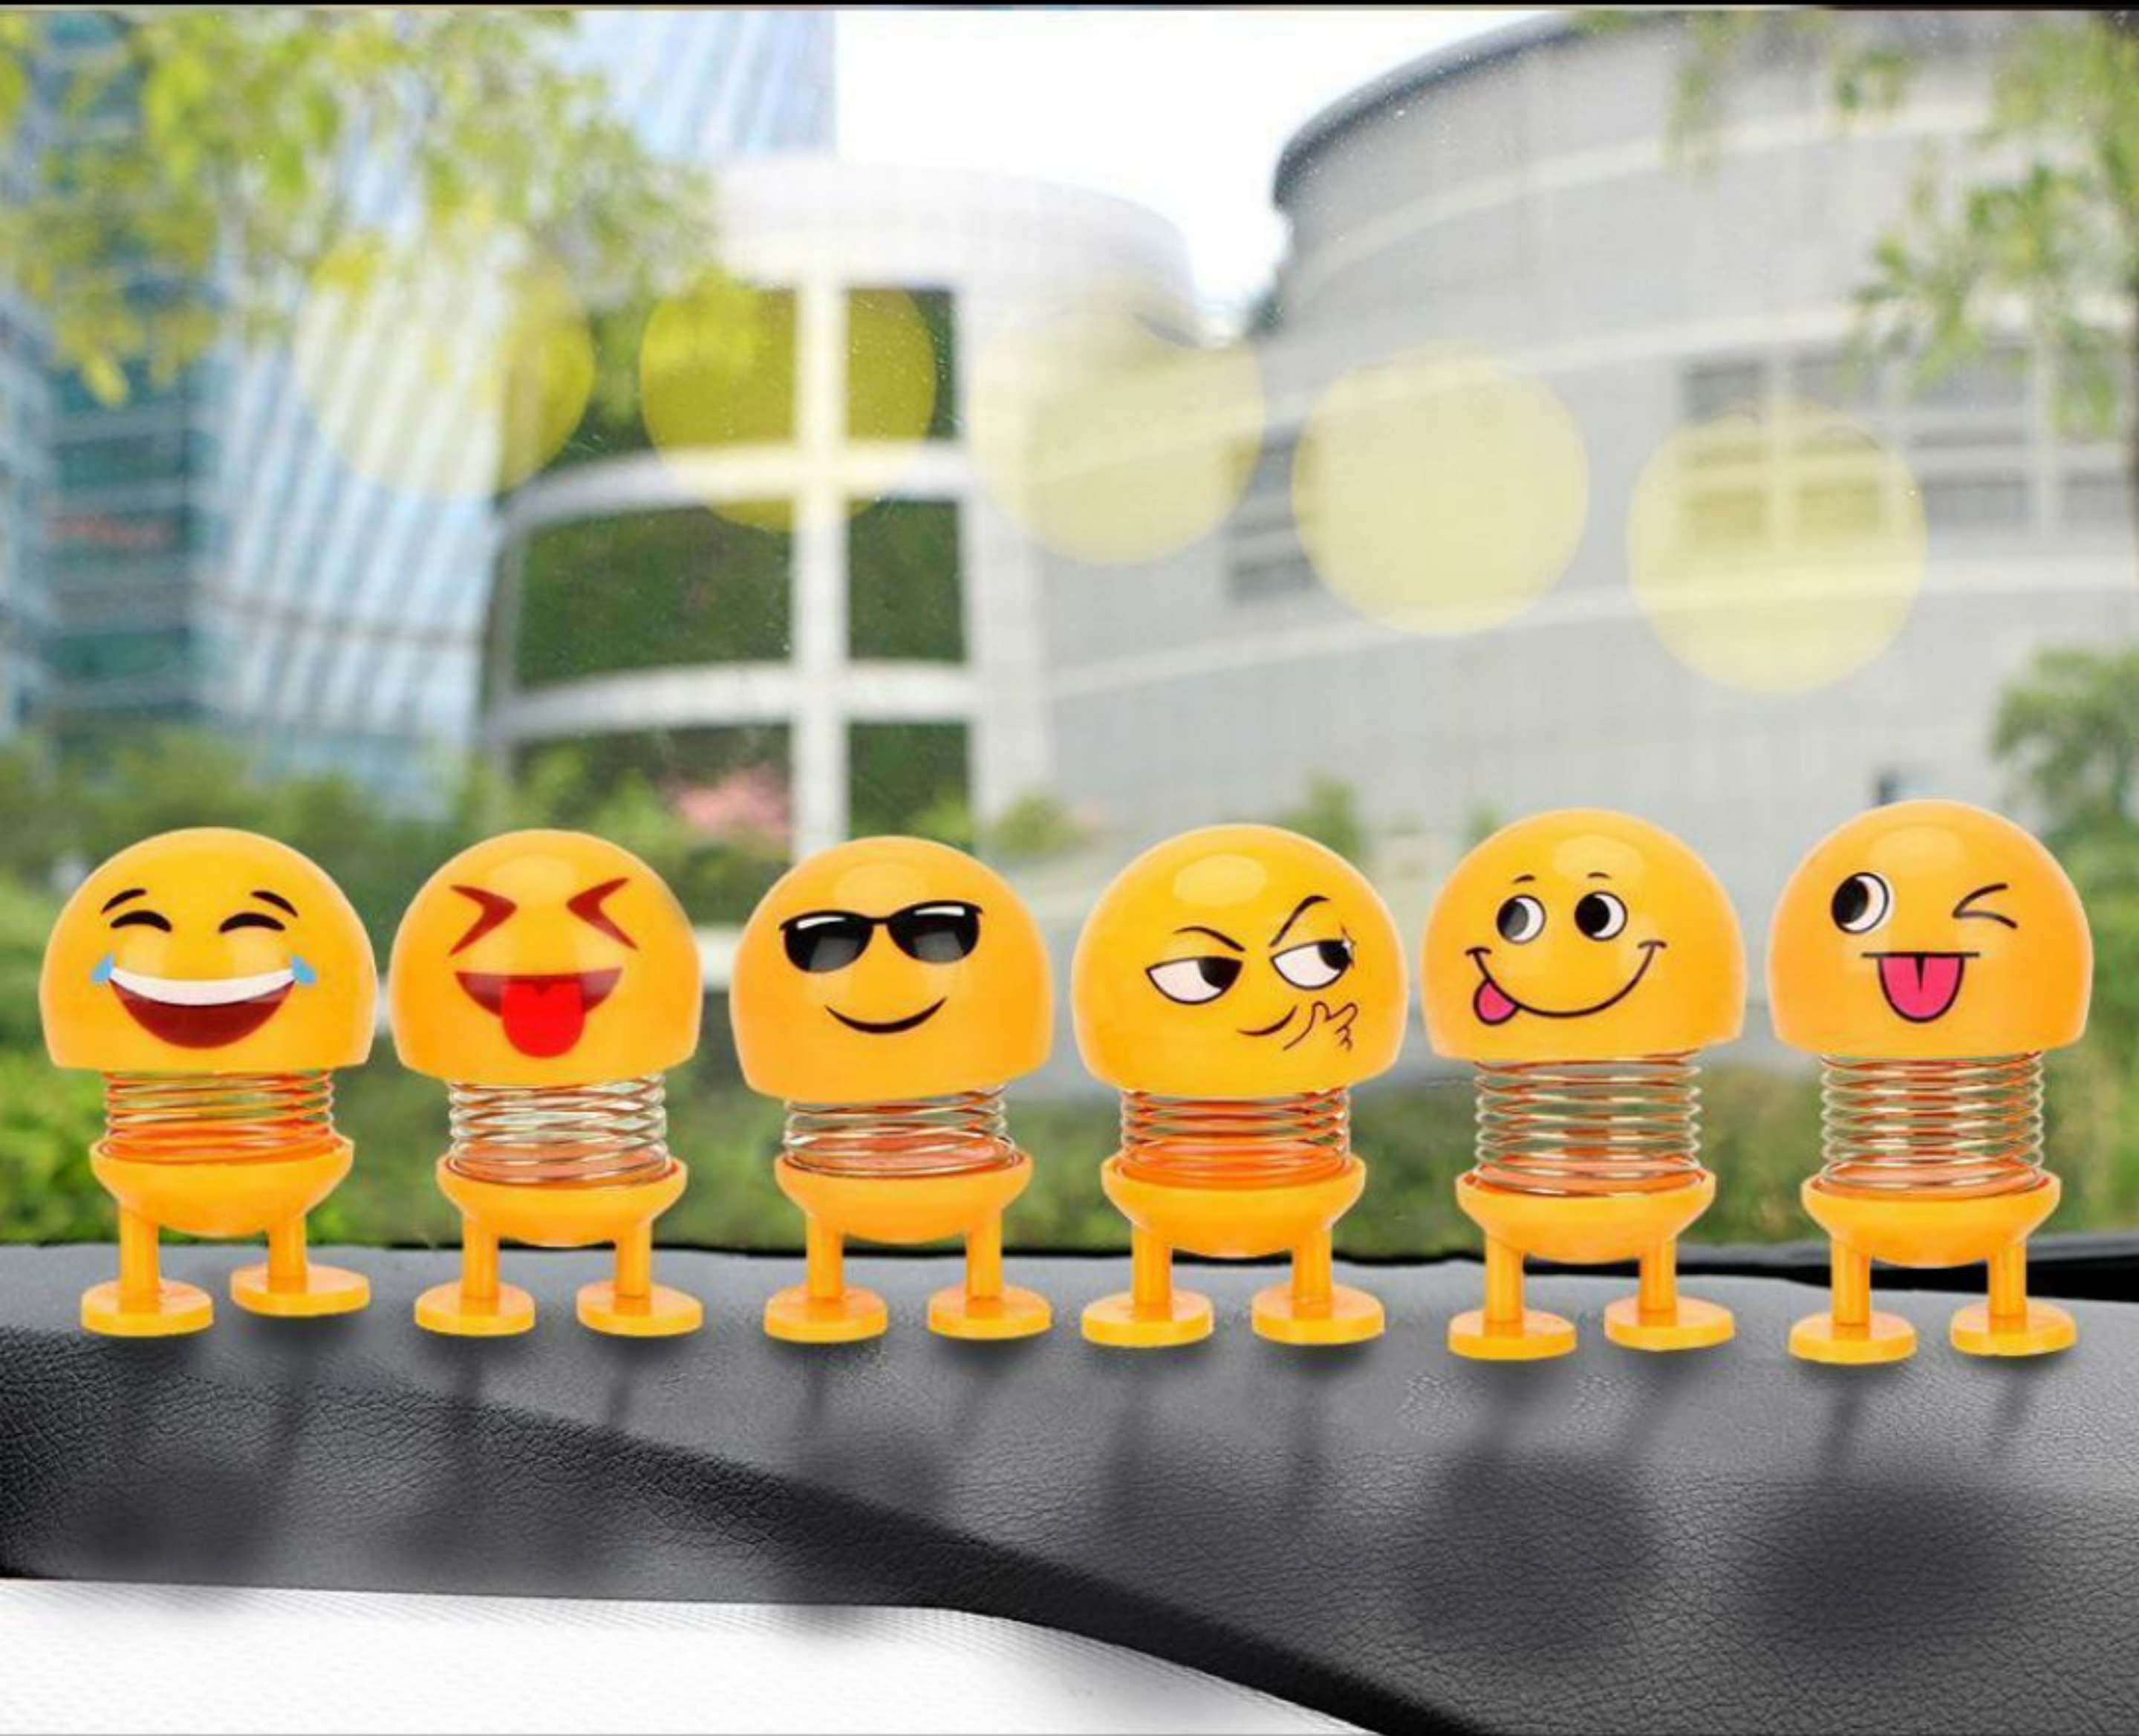

New Car Backseat Organizer (6001)

Bike Cycle Chain Cleaner (6003)

Car Tissue Holder (6005)

Car Cleaning Brush Microfiber (6006)

Jumping Emoji's 6Pcs (6007)

A hand is holding a white and blue cordless car vacuum cleaner. The vacuum has a white body and a clear blue dust container. The background shows the interior of a car, including the steering wheel with a BMW logo, the dashboard, and the center console. The vacuum is being used on a light-colored car seat.

High Power
Vacuum Cleaner

High Power Car Vacuum
Cleaner (12v) (6007)